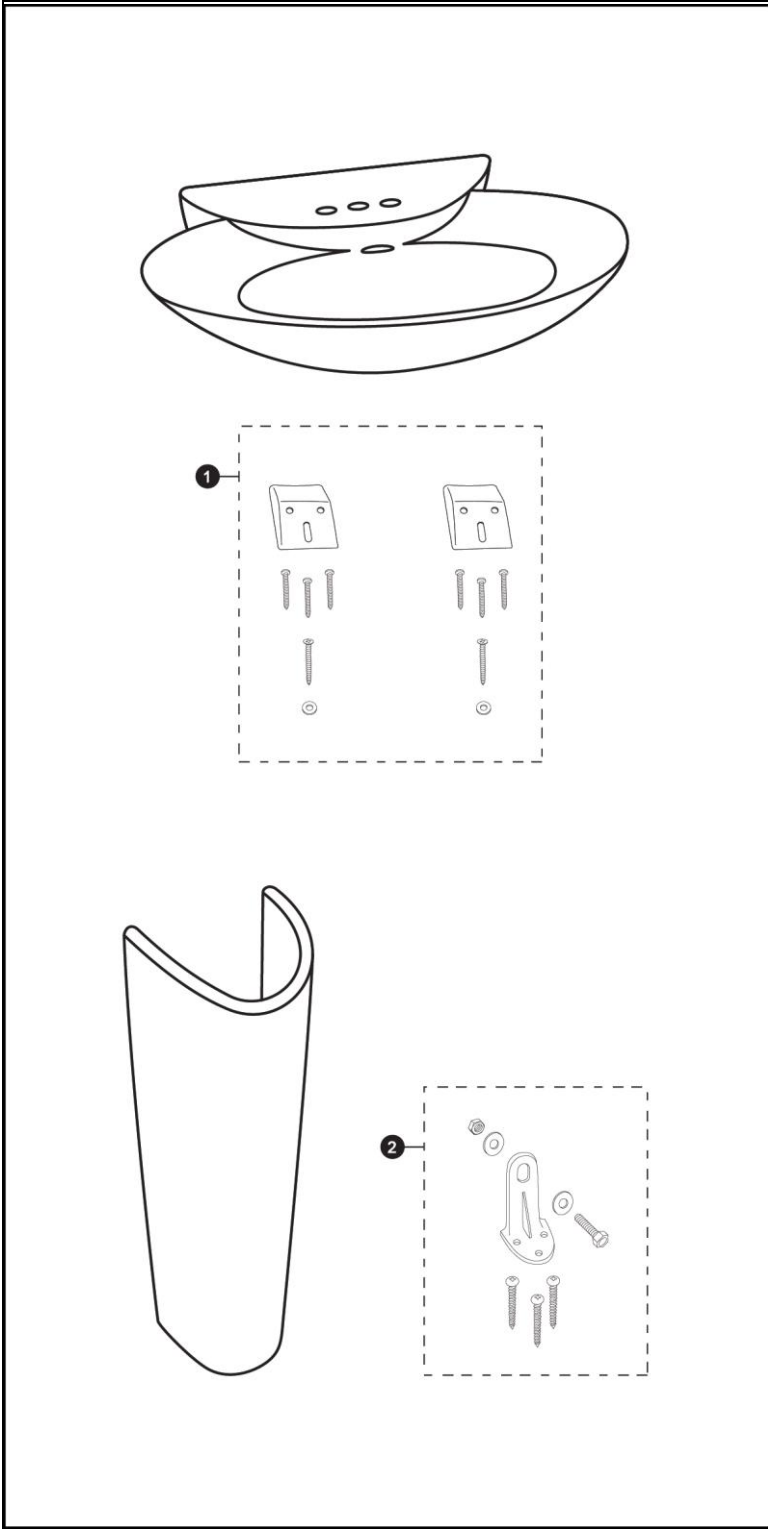

LPT908N

LPT908N
LT908
PT908N

LPT908.4N
LT908.4
PT908N

LPT908.8N
LT908.8
PT908N

Pacifica® Pedestal Lavatory

Items	Parts	Description
1	TL220D	Wall Hanger Set
2	TL510ER	Mounting Set - Floor

Note:

Product Number Explanations		
Pedestal Lavatory	Lavatory	Pedestal
(LPT) Pedestal Lavatory (908) Model (.4) 4" Centers (.8) 8" Centers (N) 34" Universal Height	(LT) Lavatory (908) Model (.4) 4" Centers (.8) 8" Centers	(PT) Pedestal (908) Model (N) 34" Universal Height

Actual Product may vary slightly from illustration.